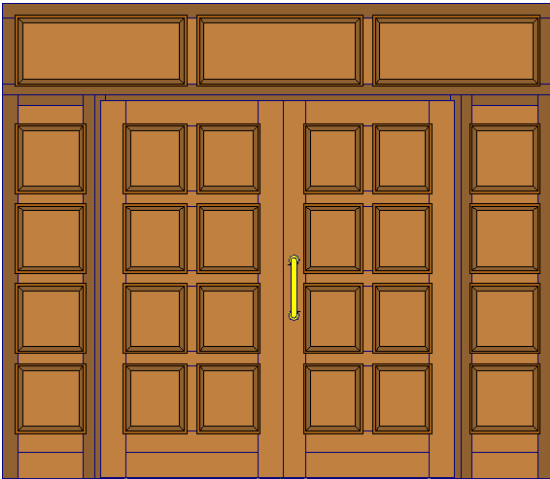

ED 56

ED 57

ED 58

ED 59

ED 60

ED 61

ENTRANCE DOORSET STYLES

ED 62

ED 63

ED 64

ED 65

ED 66

ED 67

ENTRANCE DOORSET STYLES

ED 68

ED 69

ED 70

ED 71

ED 72

ENTRANCE DOORSET SPECIFICATION

BLACK MILLWORK DOORSET SPECIFICATION

Door thickness 44mm

Wood: Enginered Pine or Oak

Frame finish in / outside : Available in any RAL colour and a range of stains